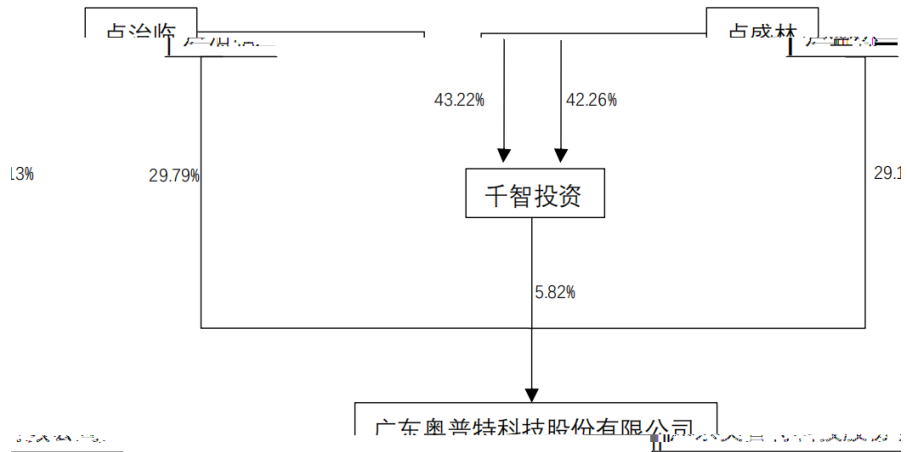

AI

3D

3C

3.

2D 2D 3D 3D 3D 3D 3D 3D
3D 3D 3D 3D 3D 3D 3D 3D

2

PCB SMT
" " GWh TWh
TWh
" " "

	56,541,051.00	122,785,320.14	75,707,058.28	42,654,987.59
	-3,965,552.00	4,630,811.83	-76,275,959.27	120,548,937.51

4

4.1

10

:

()	4,695
()	5,020
	0
	0
	0
	0

4.2

4.3

4.4

5

1

1.		30.39%		31.59%
2.		40.14%	18.88%	39.32%
	13.83%		7.26%	

2