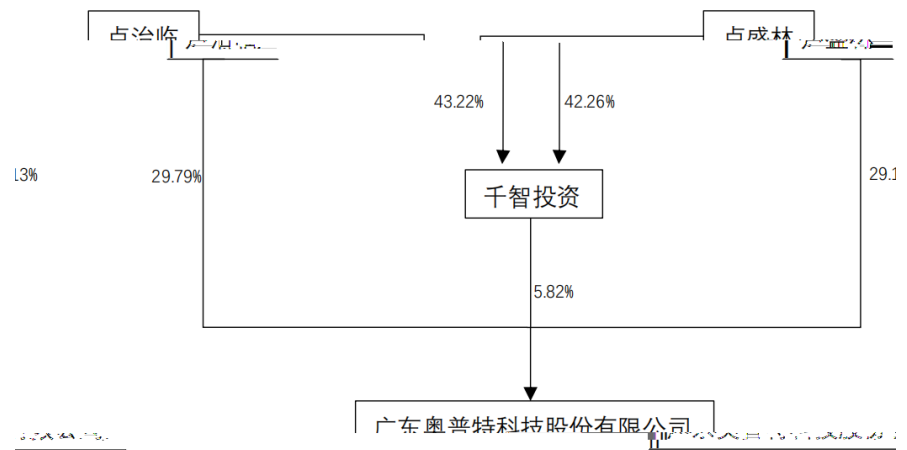

AI

3D

3C

3.

2D 2D 3D 3D 3D 3D 3D 3D
3D 3D 3D 3D 3D 3D 3D 3D

2

PCB SMT
" " GWh TWh
TWh
" " "

	56,541,051.00	122,785,320.14	75,707,058.28	42,654,987.59
	-3,965,552.00	4,630,811.83	-76,275,959.27	120,548,937.51

4

4.1

10

:

()	4,695
()	5,020
	0
	0
	0
	0

4.2

4.3

4.4

5

1

1.		30.39%		31.59%
2.		40.14%	18.88%	39.32%
	13.83%		7.26%	

2